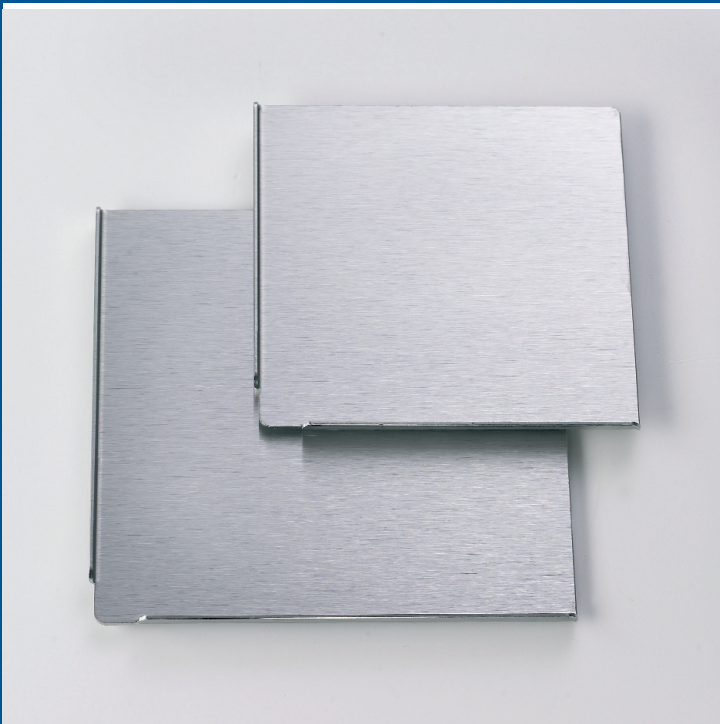

This is size 13 x 13 cm

Available in 2 sizes: 13 x 13 cm  
16 x 16 cm

## Sandwich Board

One-hand operated sandwich board with a rounded edge that keeps your slice of bread in place. The design is nice and modern; both beautiful to look at and extremely functional.

- Brushed aluminium
- Edge that holds the bread in place
- Easy to clean
- Dishwasher proof
- Beautiful ergonomic design
- Non-skid silicone pads in all 4 corners
- Available in 2 sizes: 13 x 13 cm  
16 x 16 cm