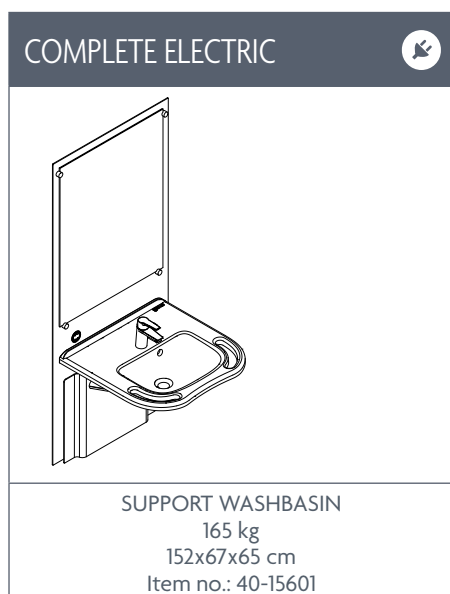

”The optimum washbasin for both seated and standing users”

ROPOX SLIMLINE

WHEN YOU PREFER WASHBASIN AND MIRROR IN A COMBINED, SLIM AND ELEGANT SOLUTION

The SlimLine washbasin combines mirror and basin in one unit, and the mirror is therefore always at the right height no matter if you are sitting in a wheelchair or standing up. You adjust the height with a push on the control switch which is always within reach as it is located right under the mirror.

The Support washbasin gives good access and integrated handles that increases safety for users with limited physical capability.

The SlimLine washbasin and mirror is one unit and takes up 8 cm from the wall.

With the SlimLine washbasin, it is possible to minimize bacterial growth so that you can maintain a high level of hygiene.

VARIANT/MODEL

Mixer tap and plumbing kit as well as cover for installation is included with the washbasins.
* Washbasins are without overflow.